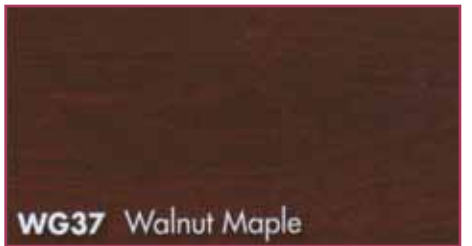

# ASH

**WG20** Natural Ash

**WG21** Honey Ash

**WG22** Cherry Ash

**WG24** Mahogany Ash

**WG26** Walnut Ash

**WG28** Sherwood Ash

**WG29** Black Ash

# MAPLE

**WG30** Natural Maple

**WG31** Honey Maple

**WG32** Cherry Maple

**WG33** Light Cherry Maple

**WG34** Mahogany Maple

**WG37** Walnut Maple

**WG39** Black Maple

# BIRCH

**C**ustom stains are also available to match the color of your choice.

The wood tones shown here are to be used as a selection guide. Even though great care has been taken to ensure accurate color representation, some variation between this printed piece and the actual wood product may occur. Final color selection should be made after viewing actual wood samples.