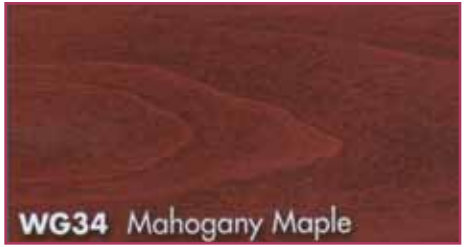

# ASH

**WG20** Natural Ash

**WG21** Honey Ash

**WG22** Cherry Ash

**WG24** Mahogany Ash

**WG26** Walnut Ash

**WG28** Sherwood Ash

**WG29** Black Ash

# MAPLE

**WG30** Natural Maple

**WG31** Honey Maple

**WG32** Cherry Maple

**WG33** Light Cherry Maple

**WG34** Mahogany Maple

**WG37** Walnut Maple

**WG39** Black Maple

# BIRCH

**C**ustom stains are also available to match the color of your choice.

The wood tones shown here are to be used as a selection guide. Even though great care has been taken to ensure accurate color representation, some variation between this printed piece and the actual wood product may occur. Final color selection should be made after viewing actual wood samples.