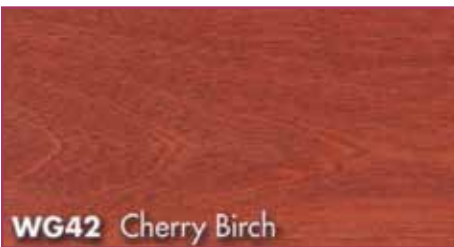

# ASH

**WG20** Natural Ash

**WG21** Honey Ash

**WG22** Cherry Ash

**WG24** Mahogany Ash

**WG26** Walnut Ash

**WG28** Sherwood Ash

**WG29** Black Ash

# MAPLE

**WG30** Natural Maple

**WG31** Honey Maple

**WG32** Cherry Maple

**WG33** Light Cherry Maple

**WG34** Mahogany Maple

**WG37** Walnut Maple

**WG39** Black Maple

# BIRCH

**C**ustom stains are also available to match the color of your choice.

The wood tones shown here are to be used as a selection guide. Even though great care has been taken to ensure accurate color representation, some variation between this printed piece and the actual wood product may occur. Final color selection should be made after viewing actual wood samples.

The wood tones shown reflect a typical color and grain pattern for each species and stain combinations. However, some variation is unavoidable due to wood's inherent diversity of color, grain and texture. This is especially true in the natural wood tones.