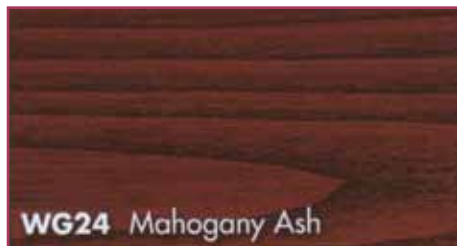

# OAK

**WG10** Natural Oak

**WG11** Honey Oak

**WG12** Medium Cherry Oak

**WG14** Mahogany Oak

**WG16** Walnut Oak

**WG18** Sherwood Oak

**WG19** Whitewash Oak

# ASH

**WG20** Natural Ash

**WG21** Honey Ash

**WG22** Cherry Ash

**WG24** Mahogany Ash

**WG26** Walnut Ash

**WG28** Sherwood Ash

**WG29** Black Ash

# MAPLE

**WG30** Natural Maple

**WG31** Honey Maple

**WG32** Cherry Maple

**WG33** Light Cherry Maple

**WG34** Mahogany Maple

**WG37** Walnut Maple

**WG39** Black Maple

# BIRCH

**C**ustom stains are also available to match the color of your choice.

The wood tones shown here are to be used as a selection guide. Even though great care has been taken to ensure accurate color representation, some variation between this printed piece and the actual wood product may occur. Final color selection should be made after viewing actual wood samples.