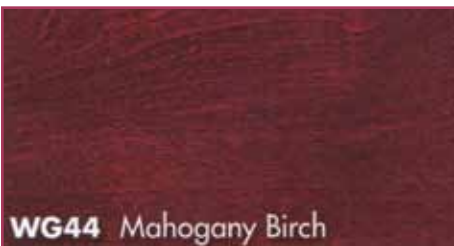

# ASH

**WG20** Natural Ash

**WG21** Honey Ash

**WG22** Cherry Ash

**WG24** Mahogany Ash

**WG26** Walnut Ash

**WG28** Sherwood Ash

**WG29** Black Ash

# MAPLE

**WG30** Natural Maple

**WG31** Honey Maple

**WG32** Cherry Maple

**WG33** Light Cherry Maple

**WG34** Mahogany Maple

**WG37** Walnut Maple

**WG39** Black Maple

# BIRCH

**C**ustom stains are also available to match the color of your choice.

The wood tones shown here are to be used as a selection guide. Even though great care has been taken to ensure accurate color representation, some variation between this printed piece and the actual wood product may occur. Final color selection should be made after viewing actual wood samples.

The wood tones shown reflect a typical color and grain pattern for each species and stain combinations. However, some variation is unavoidable due to wood's inherent diversity of color, grain and texture. This is especially true in the natural wood tones.